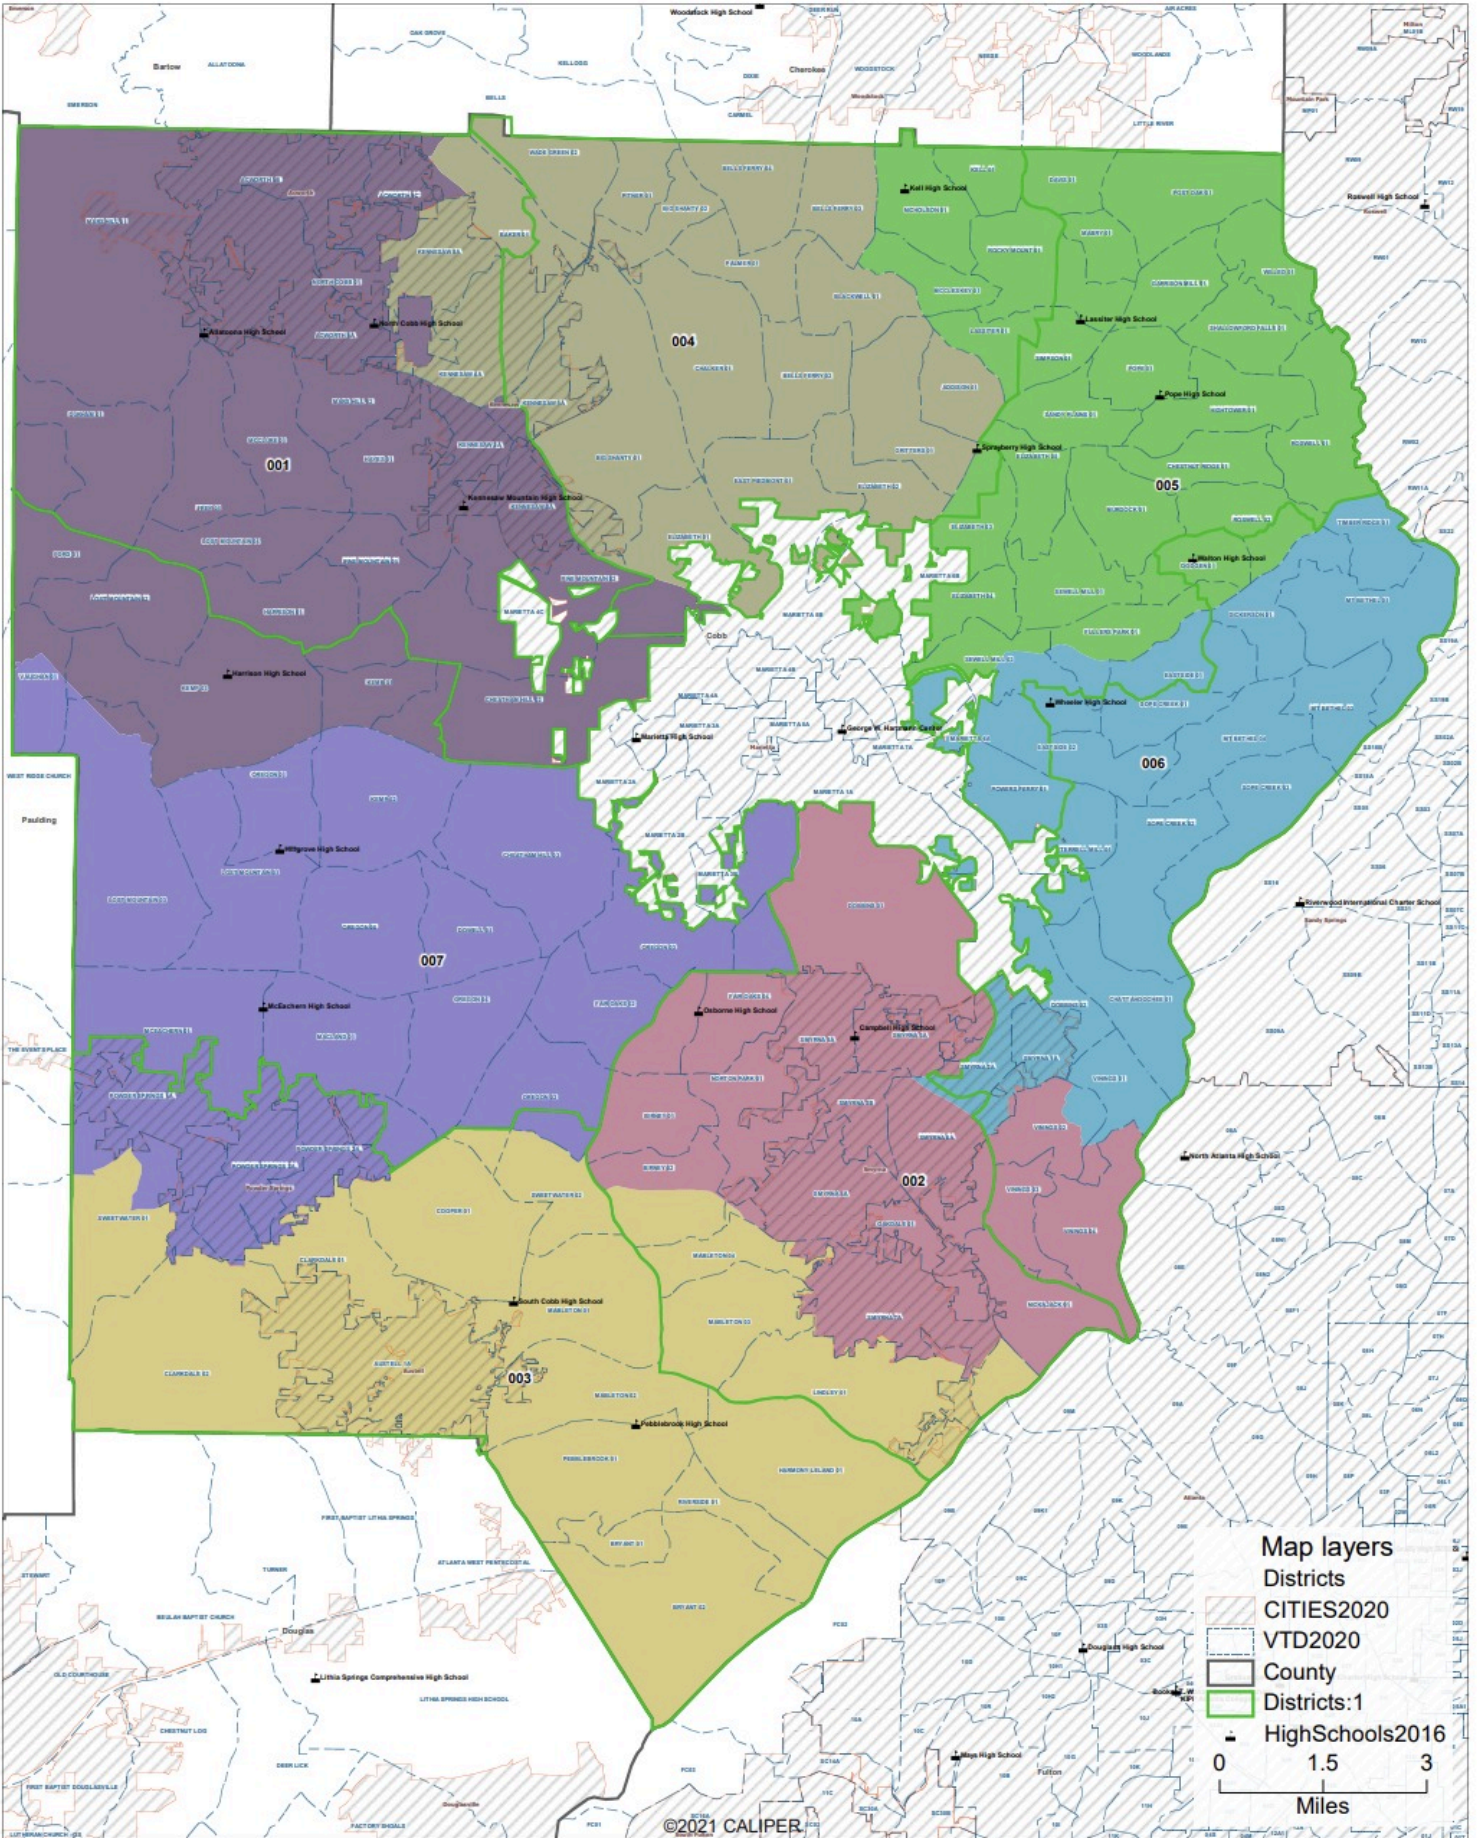

Draft - Cobb County School Board

Map layers

- Districts
- CITIES2020
- VTD2020
- County
- Districts:1
- HighSchools2016

0 1.5 3
Miles